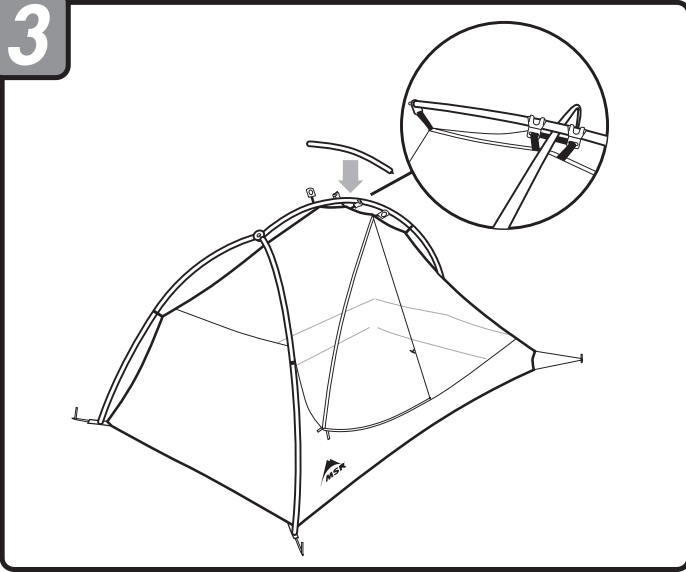

FREELITE™ 1

Assembly Instructions

1

2

3

4

MOUNTAIN SAFETY RESEARCH®

© 2021 Cascade Designs, Inc.
4000 First Avenue South
Seattle, WA 98134 USA
1-800-531-9531 | 1-206-505-9500