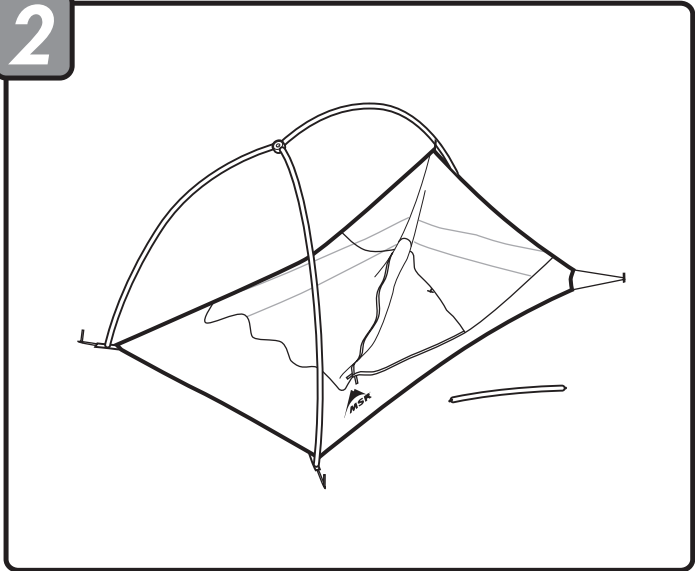

FREELITE™ 1

Assembly Instructions

1

2

3

4

MOUNTAIN SAFETY RESEARCH®

© 2021 Cascade Designs, Inc.
4000 First Avenue South
Seattle, WA 98134 USA
1-800-531-9531 | 1-206-505-9500