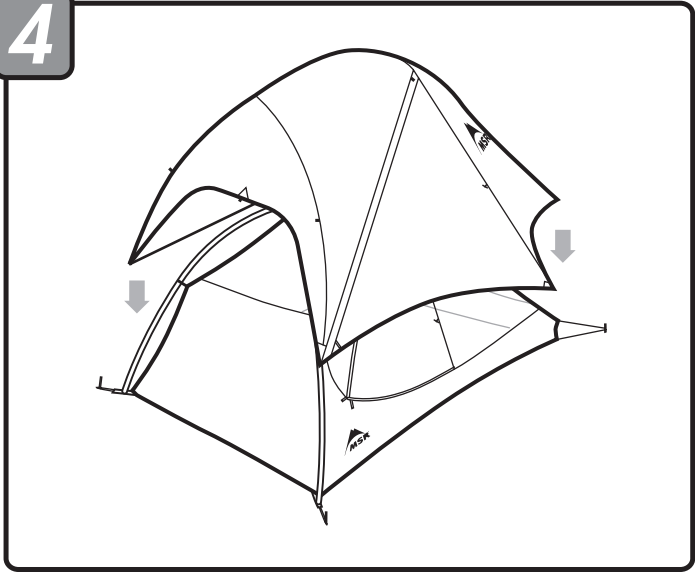

FREELITE™ 1

Assembly Instructions

1

2

3

4

MOUNTAIN SAFETY RESEARCH®

© 2021 Cascade Designs, Inc.
4000 First Avenue South
Seattle, WA 98134 USA
1-800-531-9531 | 1-206-505-9500