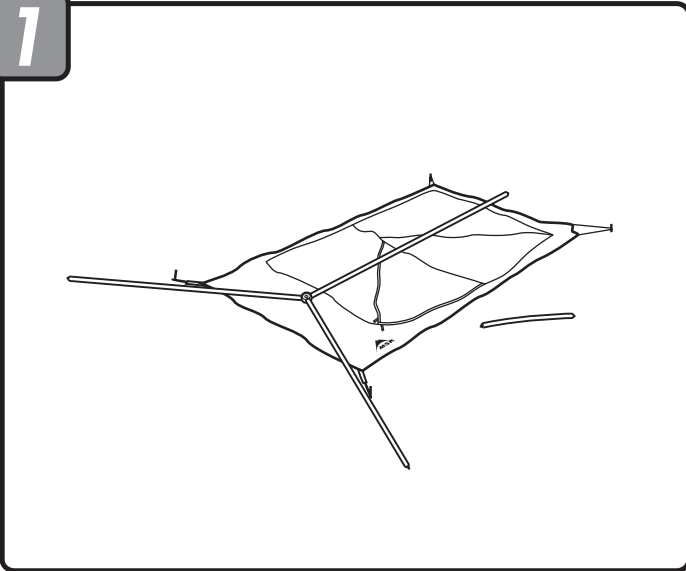

FREELITE™ 1

Assembly Instructions

1

2

3

4

MOUNTAIN SAFETY RESEARCH®

© 2021 Cascade Designs, Inc.
4000 First Avenue South
Seattle, WA 98134 USA
1-800-531-9531 | 1-206-505-9500