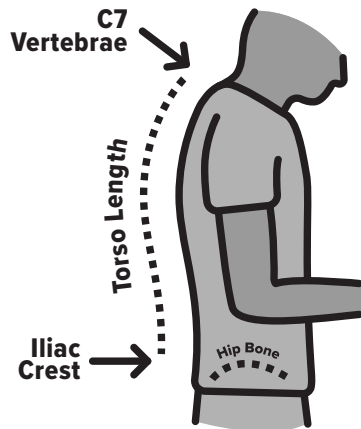

IMPASSABLE 20L UNISEX FIT

Perfect for day hikes, day trips, a quick mountaintop summit and anything in between

Sizing

Size	Unisex One Size	
Volume	20L	
Dimensions (H x W x D)	20" x 8" x 5.5"	51 x 20 x 14cm
Top Opening	10.5"	27cm
Weight	1lb 8oz	680g
Hip Belt (Min / Max)	28" - 54"	71 - 137cm
Load Range	5lbs - 20lbs	2.24kg - 9.07kg
Torso Length	One Size	

Features

- 20L daypack with a unisex fit for versatility on and off the trail, streamlined for all-day comfort
- Comfort and support through contoured, anatomically curved back panel with body mapped foam for a precise fit with ventilation
- Secure, comfort fit with articulated Open Range Hip Belt, providing stability with flexibility
- Contoured shoulder straps with adjustable sternum strap
- Compress pack volume as needed with adjustable side webbing
- Top-loading access with zip closure
- Internal 2L hydration bladder pocket with bladder hook, discreet tube routing port, and hose keeper clip on sternum strap
- Compartmentalized storage includes: padded side pocket that fits up to 15" / 38cm laptop with safe-carry mesh floor, 2L hydration bladder pocket, two stretch mesh side pockets, front quick-stash pocket, two zip pockets, one with key keeper, and internal organization pocket
- Stash trekking poles on pack exterior using webbing and bungee cord loops. Also features daisy chain loops on pack exterior for extras

- Top grab handle for easy movability
- Accessory rain cover and 7L Trash Can for collecting day trash and trail litter - sold separately

Measuring Torso Length

Backpack sizes are determined by torso length. You'll want a friend and a tape measure to get this job done. Measure the distance between your C7 Vertebrae and Iliac Crest to find your torso length.